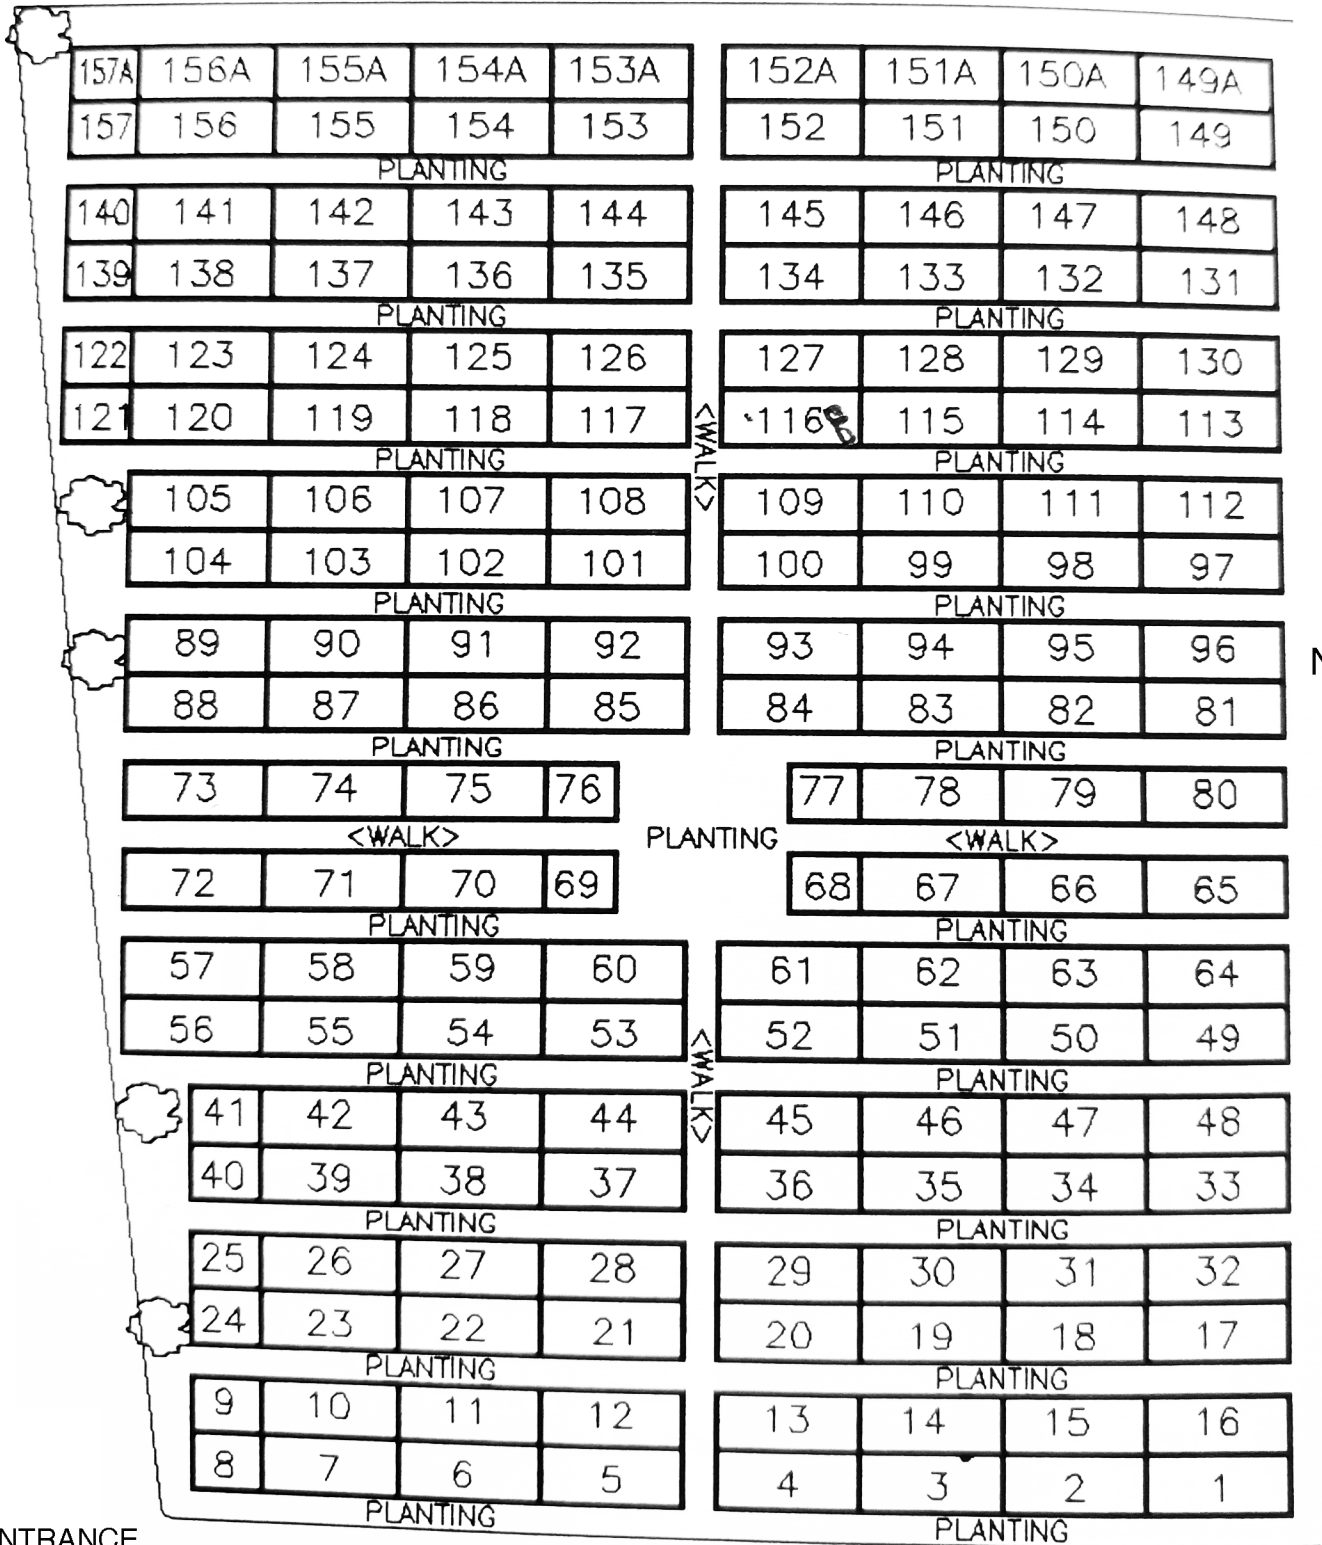

Division III

WEST

NORTH

NEW ENTRANCE
TO CEMETERY

KY HWY 395 to BAGDAD →